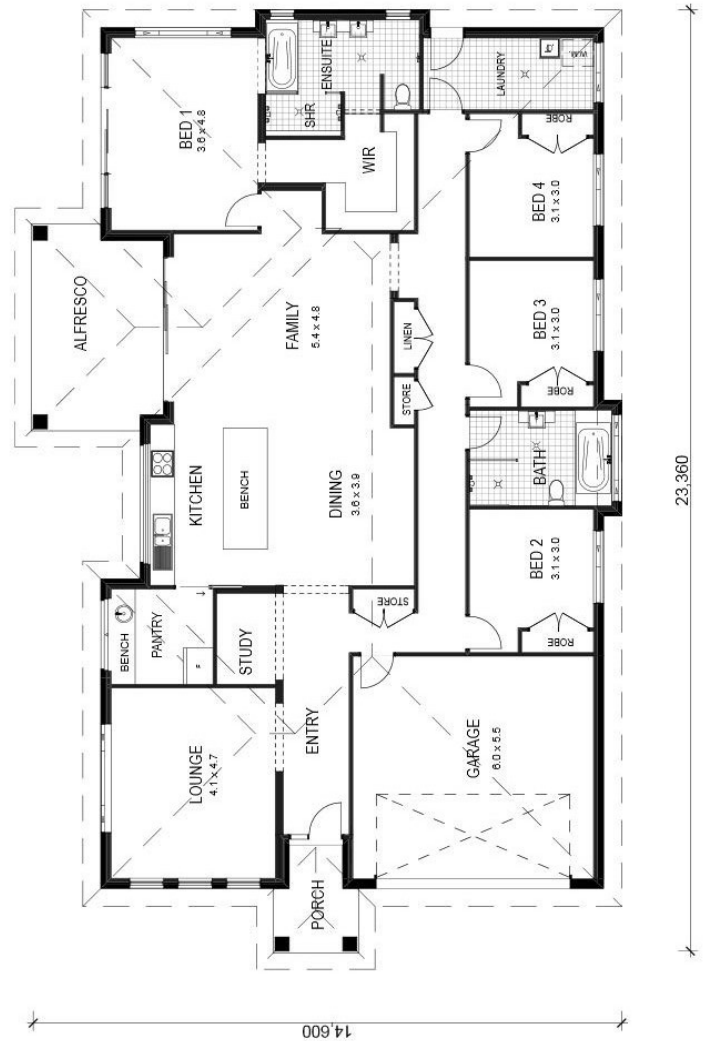

HOME PACKAGE

AVAILABLE ON YOUR OWN LAND

Or we can find the land for you

\$363,723

SHEARWATER 30

Daydream Facade

277.46m²

HOME PACKAGE

AVAILABLE ON YOUR OWN LAND

PACKAGE INCLUDES:

- Provisional Site Costs, BASIX, and Council Costs
- Truecore Steel Frame & Trusses
- Termimesh Pest Control
- Colorbond Roof with Anticon Blanket
- Flyscreens to all Windows
- Flydoors to All Sliding Doors
- Actron Ducted Air Conditioning
- 900mm Westinghouse Appliances- *Cooktop, Oven, Rangehood, Microwave*
- Stainless Steel Dishlex Dishwasher
- 20mm Caesarstone Benchtops to Kitchen with Waterfall Ends to Island
- Floor Coverings (Carpet & Tiles)
- Concrete Driveway
- Hume 1200mm Stained Entrance Door
- Alfresco with Concrete Slab
- Overhead Cupboards with Sheen Finish
- Automatic Sectional Panelift Colorbond Garage Door with 2 Remotes
- Personal Colour Consultation
- PGH Certified Brick Cleaning
- **Plus many more quality inclusions!**