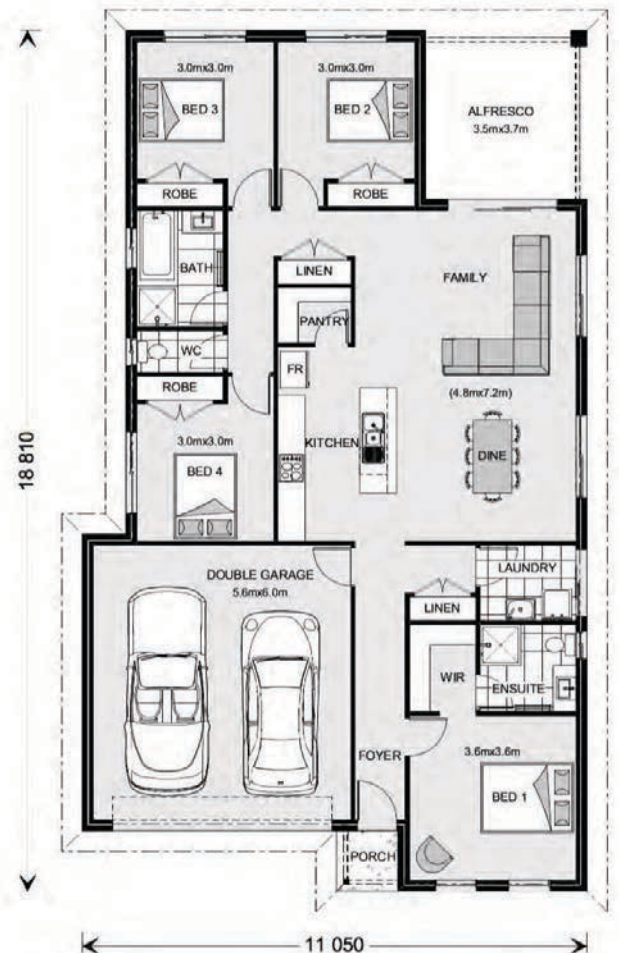

HOUSE & LAND PACKAGE

NOVA 190

$634,500.00

Lot 318 Miami Close,
THE BOWER, MEDOWIE

Lot size: 1027sqm
House Size: 203m²

Package Includes:

- Lifestyle Inclusions
- Ducted Air Conditioning
- Standard site costs and basix
- Concrete driveway
- Internal & external floor coverings
- Flyscreens to all windows
- Colourbond roof with anticon blanket
- 20mm Caesarstone bench top

LAUREN LEGGE

0447 267 265

lauren.legge@gjgardner.com.au

www.gjgardner.com.au