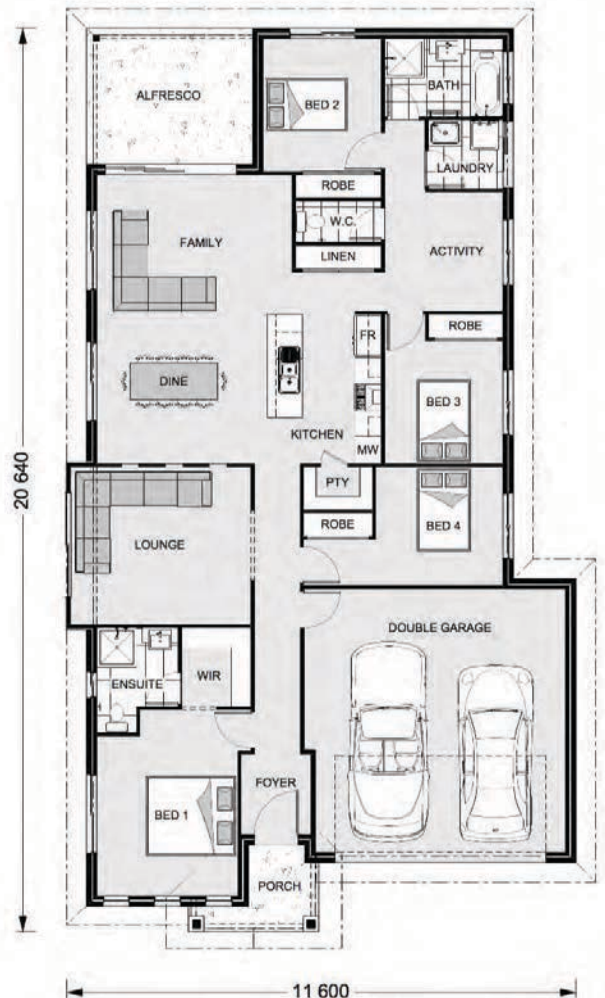

HOUSE & LAND PACKAGE

BRIDGEWATER 203

\$634,500.00

Lot 327 Miami Close,
THE BOWER, MEDOWIE

Lot size: 1027sqm
House Size: 203m²

Package Includes:

- Lifestyle Inclusions
- Ducted Air Conditioning
- Standard site costs and basix
- Concrete driveway
- Internal & external floor coverings
- Flyscreens to all windows
- Colourbond roof with anticon blanket
- 20mm Caesarstone bench top