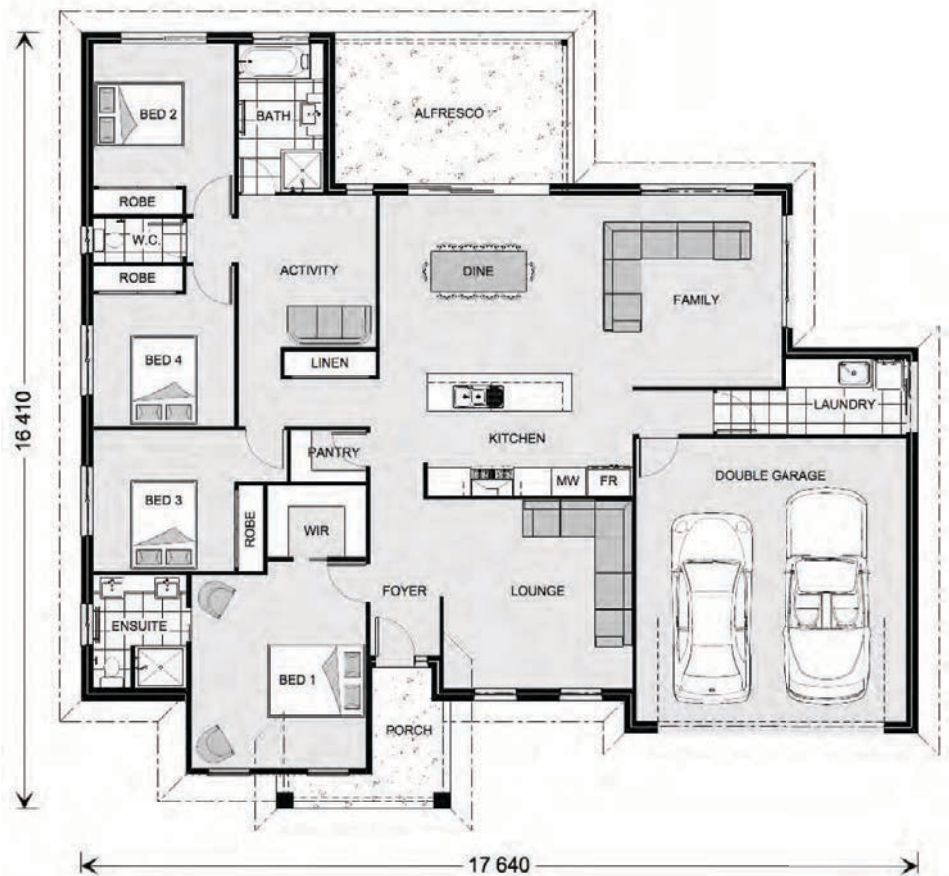

HOUSE & LAND PACKAGE

THE WIDE BAY

$552,000.00

Lot 442 Maya Drive,
Medowie, THE BOWER

Lot size: 721m²
House Size: 230m²

Package Includes:

- Lifestyle Inclusions
- Ducted Air Conditioning
- Standard site costs and basix
- Concrete driveway
- Internal & external floor coverings
- Flyscreens to all windows
- Colourbond roof with anticon blanket
- 20mm Caesarstone bench top

LAUREN LEGGE

0447 267 265

lauren.legge@gjgardner.com.au

www.gjgardner.com.au

MORE DESIGNS AVAILBLE