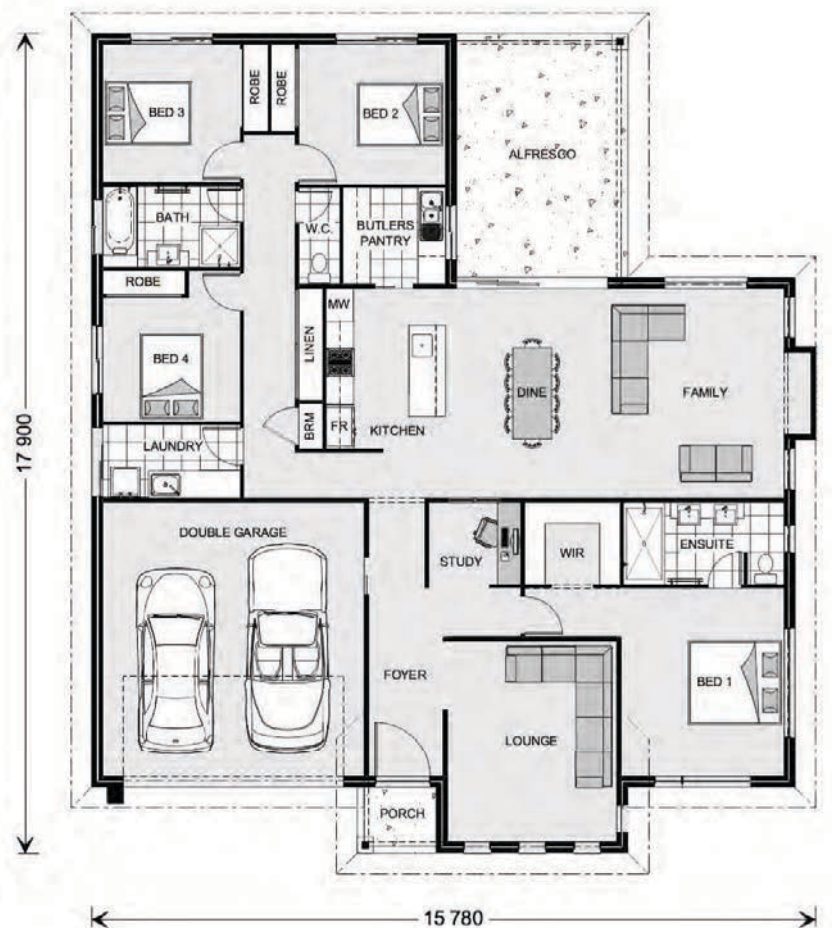

HOUSE & LAND PACKAGE

FERNBANK

\$643,000.00

Lot 445 Maya Drive,
Medowie, THE BOWER

Lot size: 855m²
House Size: 242m²

Package Includes:

- Lifestyle Inclusions
- Ducted Air Conditioning
- Standard site costs and basix
- Concrete driveway
- Internal & external floor coverings
- Flyscreens to all windows
- Colourbond roof with anticon blanket
- 20mm Caesarstone bench top